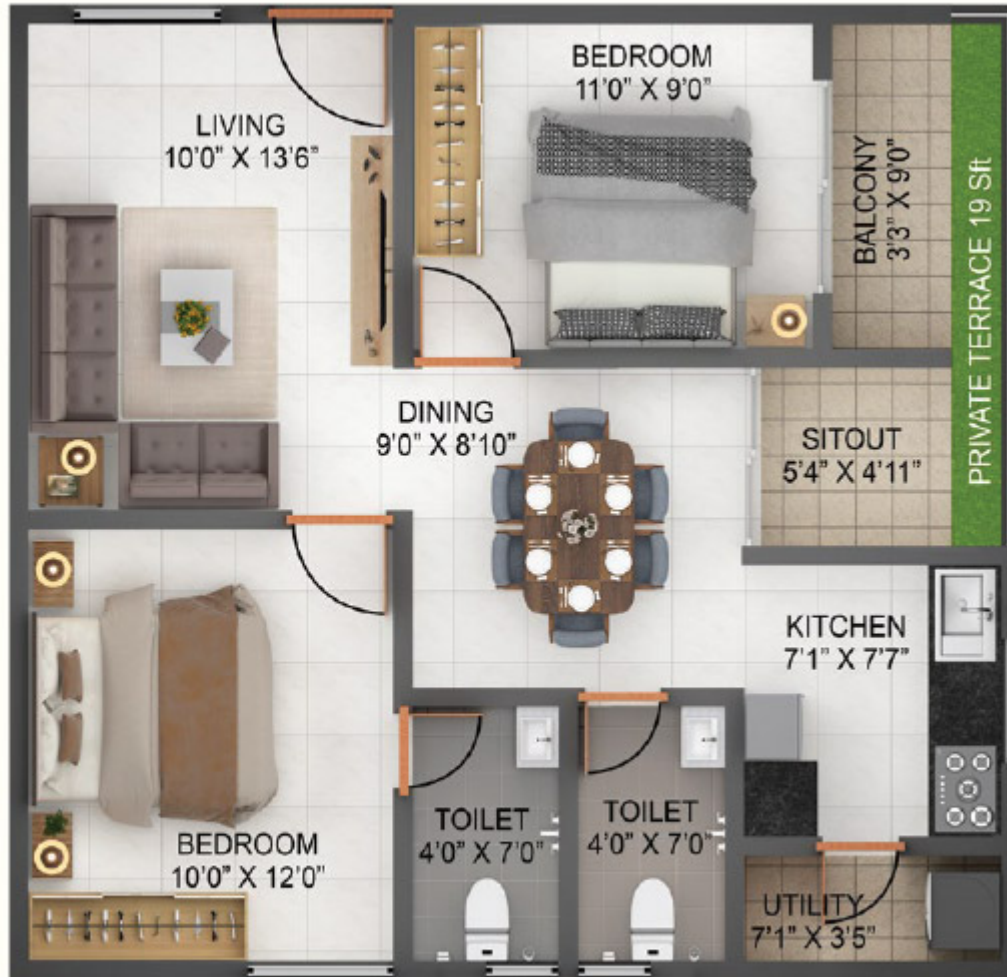

Floors	3,10,17
Flat No	8,16
Type	3 BHK
Facing	East
Carpet Area	741 sft
SBA	1050 sft
Private Terrace	139 sft

Floors	3,5,8,10,12,15,17
Flat No	12
Type	2 BHK
Facing	East
Carpet Area	654 sft
SBA	933 sft
Private Terrace	51 sft

Floors	3,10,17
Flat No	7,15
Type	3 BHK
Facing	North
Carpet Area	740 sft
SBA	1055 sft
Private Terrace	70 sft

Floors	3,5,8,10,12,15,17
Flat No	5
Type	2 BHK
Facing	North
Carpet Area	639 sft
SBA	915 sft
Private Terrace	19 sft

Floors	3,5,8,10,12,15,17
Flat No	2,10
Type	3 BHK
Facing	East
Carpet Area	741 sft
SBA	1050 sft
Private Terrace	49 sft

Floors	3,5,8,10,12,15,17
Flat No	3
Type	2 BHK
Facing	West
Carpet Area	639 sft
SBA	915 sft
Private Terrace	19 sft

Floors	2,4,6,7,9,11,13,14,16
Flat No	7,15
Type	3 BHK
Facing	North
Carpet Area	740 sft
SBA	1055 sft

Floors	2nd to 17th
Flat No	6
Type	2 BHK
Facing	North
Carpet Area	654 sft
SBA	933 sft

Floors	2,4,6,7,9,11,13,14,16
Flat No	5
Type	2 BHK
Facing	North
Carpet Area	639 sft
SBA	915 sft