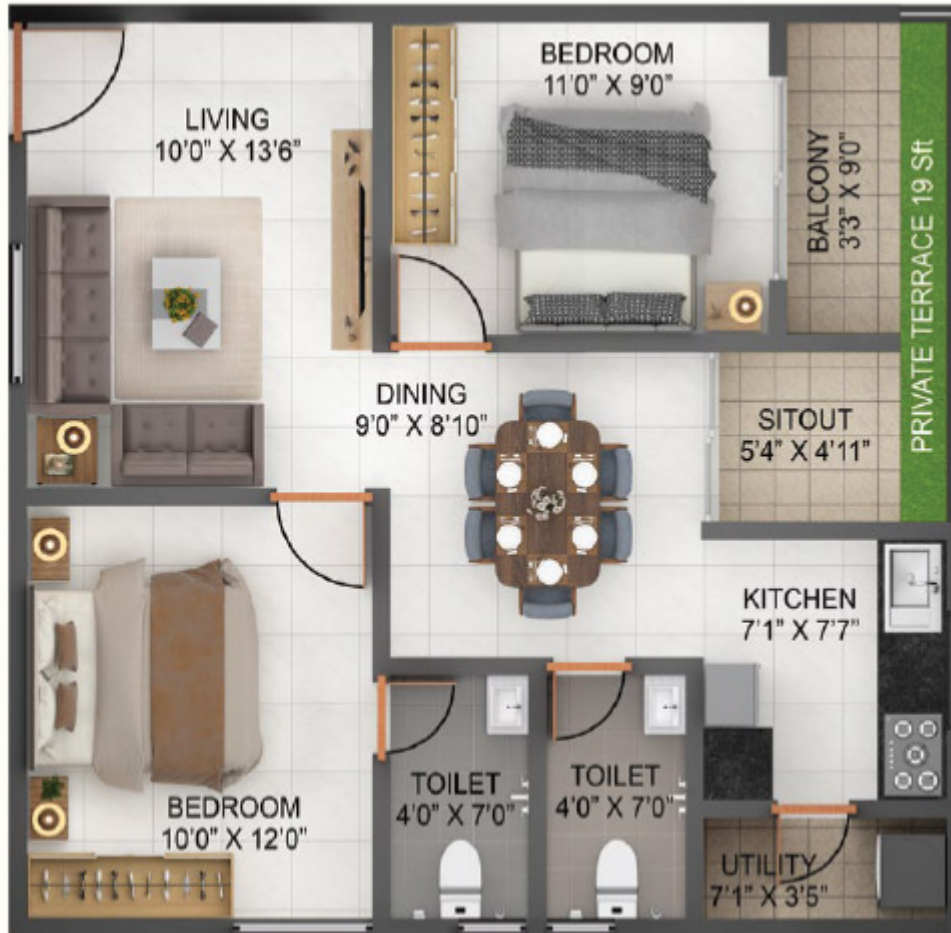

Floors	3,10,17
Flat No	8,16
Type	3 BHK
Facing	East
Carpet Area	741 sft
SBA	1050 sft
Private Terrace	139 sft

Floors	3,5,8,10,12,15,17
Flat No	12
Type	2 BHK
Facing	East
Carpet Area	654 sft
SBA	933 sft
Private Terrace	51 sft

Floors	3,10,17
Flat No	7,15
Type	3 BHK
Facing	North
Carpet Area	740 sft
SBA	1055 sft
Private Terrace	70 sft

Floors	3,5,8,10,12,15,17
Flat No	5
Type	2 BHK
Facing	North
Carpet Area	639 sft
SBA	915 sft
Private Terrace	19 sft

Floors	3,5,8,10,12,15,17
Flat No	2,10
Type	3 BHK
Facing	East
Carpet Area	741 sft
SBA	1050 sft
Private Terrace	49 sft

Floors	3,5,8,10,12,15,17
Flat No	3
Type	2 BHK
Facing	West
Carpet Area	639 sft
SBA	915 sft
Private Terrace	19 sft

Floors	2,4,6,7,9,11,13,14,16
Flat No	7,15
Type	3 BHK
Facing	North
Carpet Area	740 sft
SBA	1055 sft

Floors	2nd to 17th
Flat No	6
Type	2 BHK
Facing	North
Carpet Area	654 sft
SBA	933 sft

Floors	2,4,6,7,9,11,13,14,16
Flat No	5
Type	2 BHK
Facing	North
Carpet Area	639 sft
SBA	915 sft